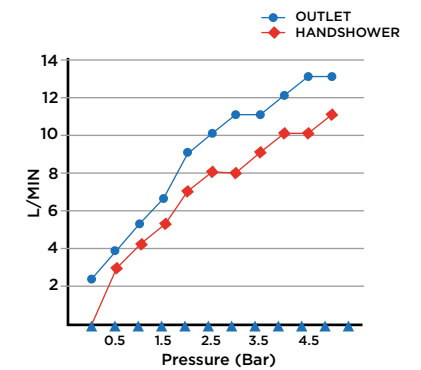

TECHNICAL INFORMATION

PRODUCT: ICON FREESTANDING TUB FILLER/HANDSHOWER
 PRODUCT TYPE: BATHTUB MIXER
 MATERIAL: BRASS
 CONNECTION SIZE: 1/2"
 WATER PRESSURED: 0.2-5 BAR
 RMP: 2.5 BAR LP
 -
 BATHTUB MIXER, FLOOR MOUNTED,
 SINGLE LEVER WITH, WITH TURN DIVERTER,
 WITH HAND SHOWER, WITH WATER FLOW
 AERATOR