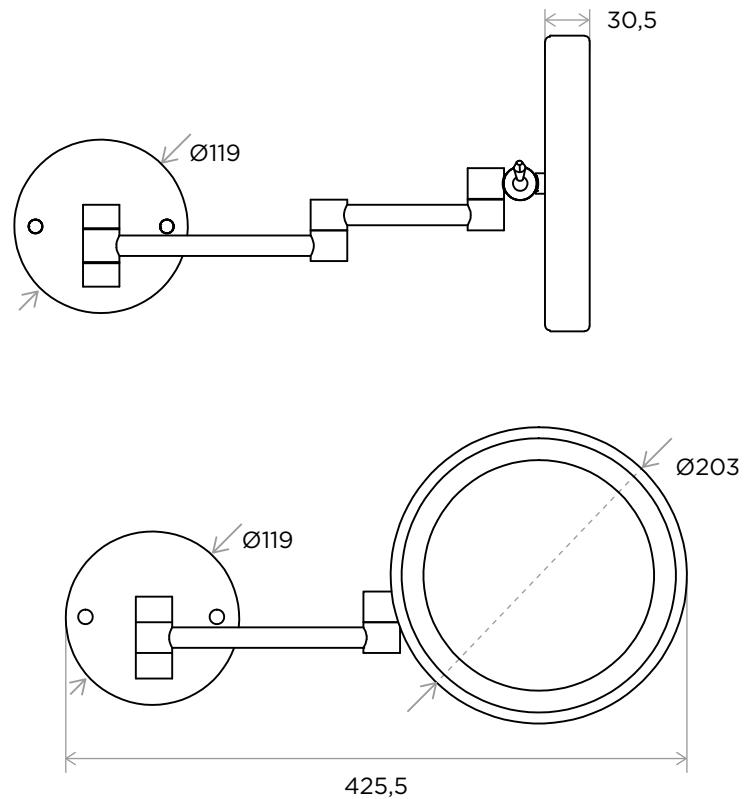

WeAre360°

> SIZES IN MM.

COLLECTION

Accesories
Magnifying Mirror

PRODUCT

LS Wall 8A

3x magnifying, extendable arm, chrome finish,
white led light, ip44 waterproof.

CODE / COLOUR

- LS-WAL-8APOL ● POLISHED CHROME
- LS-WAL-8ABRU ● BRUSHED NICKLE
- LS-WAL-8ABLA ● STAINLESS STEEL
- LS-WAL-8AGRA ● GRAPHITE
- LS-WAL-8ASS ● BLACK MATT CHROME
- LS-WAL-8AROS ● ROSE GOLD
- LS-WAL-8AGOL ● GOLD
- LS-WAL-8ABRA ● BRASS