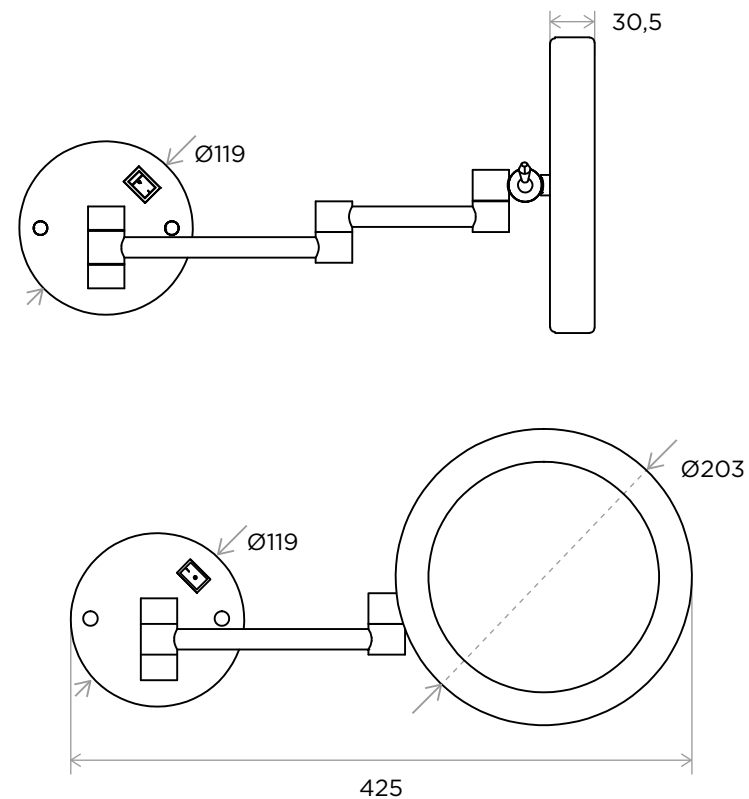

WeAre360°

> MEDIDAS EN MM.

IW[®]
INTERNATIONAL
WATER & WELLNESS

COLECCIÓN

Accesorio
Espejo - aumento

PRODUCTO

LS Wall 8PA
Lupa 3x, brazo extensible, acabado cromado,
luz led blanca, resistente al agua ip44.

CÓDIGO / COLOR

- LSWAL-8PAPOL ● POLISHED CHROME
- LSWAL-8PABRU ● BRUSHED NICKLE
- LSWAL-8PABLA ● STAINLESS STEEL
- LSWAL-8PAGRA ● GRAPHITE
- LSWAL-8PASS ● BLACK MATT CHROME
- LSWAL-8PAROS ● ROSE GOLD
- LSWAL-8PAGOL ● GOLD
- LSWAL-8PABRA ● BRASS