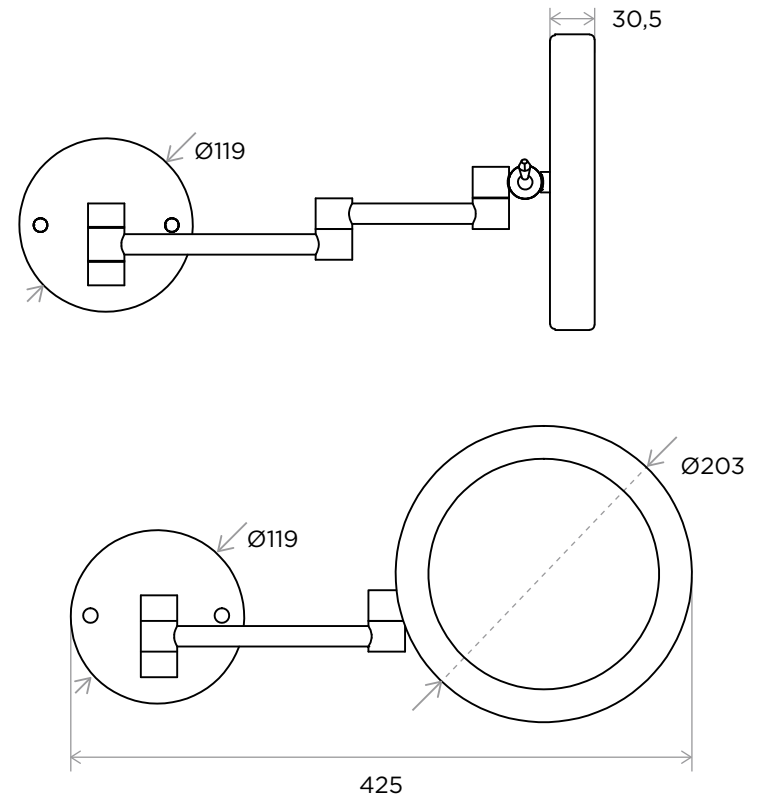

WeAre360°

> SIZES IN MM.

**IW**<sup>®</sup>  
INTERNATIONAL  
WATER & WELLNESS

COLLECTION

**Accesories**  
Magnifying Mirror

PRODUCT

**LS Wall 8PA**

3x magnifying, extendable arm, chrome finish,  
white led light, ip44 waterproof.

CODE / COLOUR

- LSWAL-8PAPOL ● POLISHED CHROME
- LSWAL-8PABRU ● BRUSHED NICKLE
- LSWAL-8PABLA ● STAINLESS STEEL
- LSWAL-8PAGRA ● GRAPHITE
- LSWAL-8PASS ● BLACK MATT CHROME
- LSWAL-8PAROS ● ROSE GOLD
- LSWAL-8PAGOL ● GOLD
- LSWAL-8PABRA ● BRASS