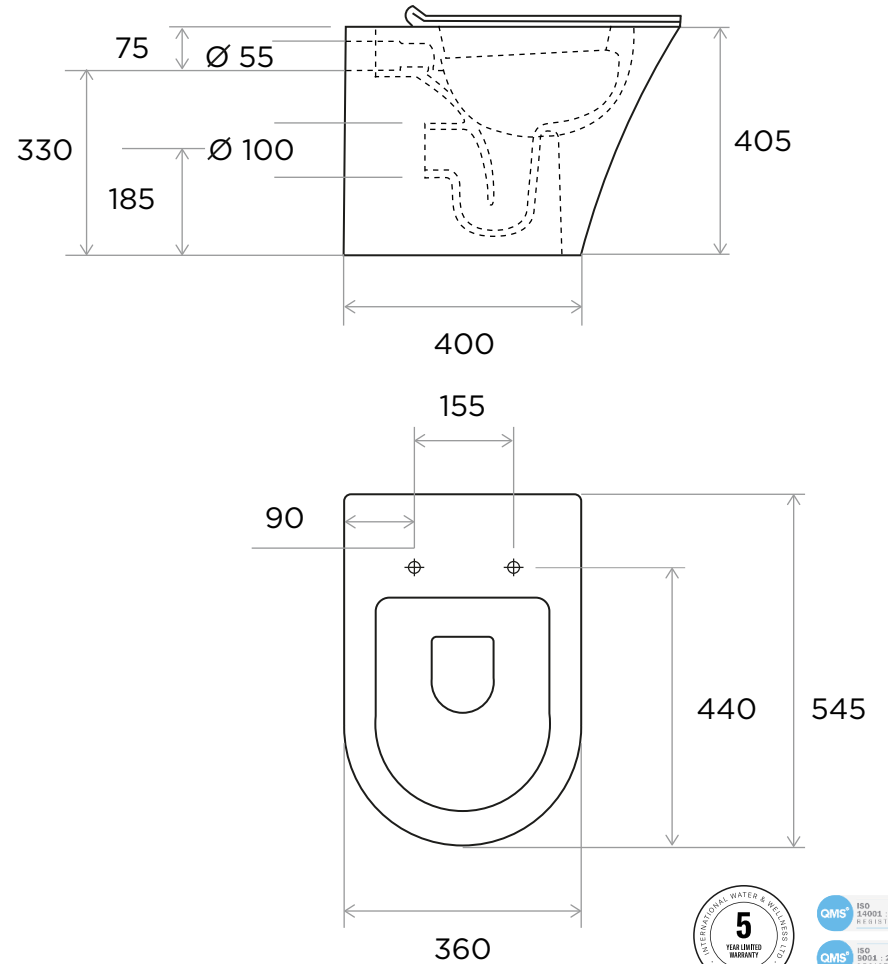

WeAre360°

Due to the simplicity of the back-to-wall concept. Installation is achieved by connecting the water inlet/outlet with the flushing mechanism and securing the WC with the included fixing kit.

> SIZES IN MM.

COLLECTION

Toilet
Back to wall

PRODUCT

Lisbon
Back to wall, wash down WC.
With soft close seat.

CODE

LIS-WC-BAC