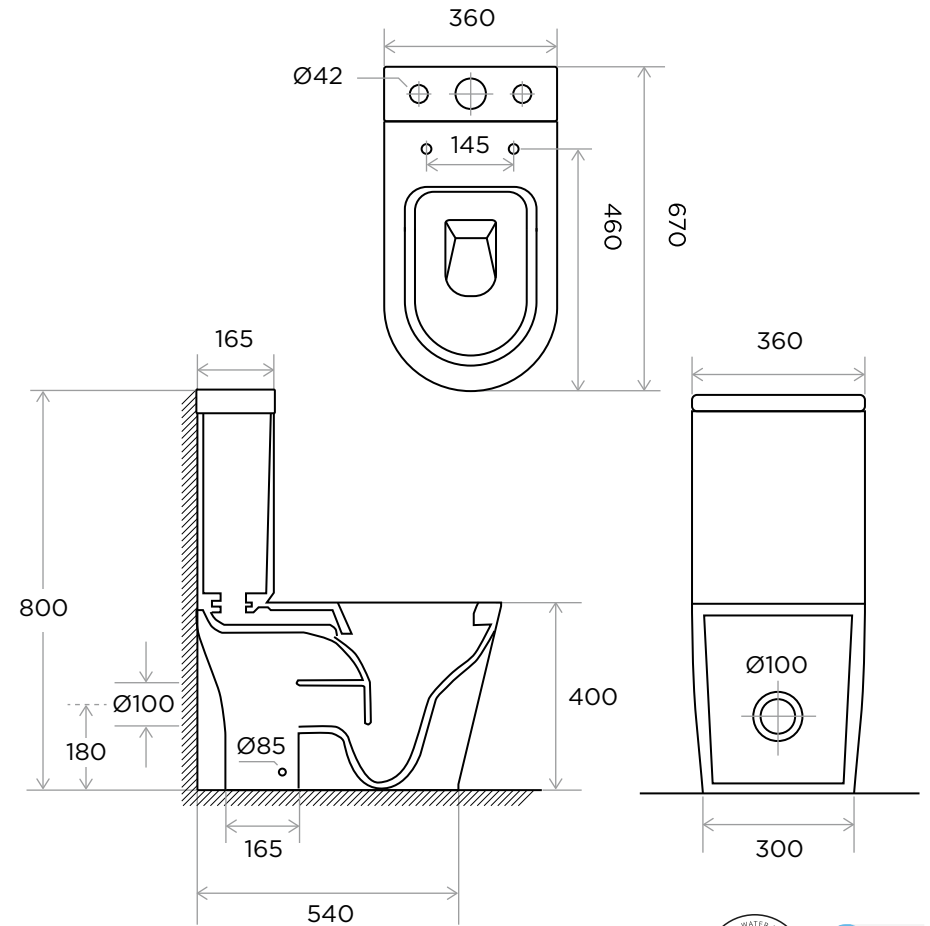

WeAre360°

> SIZES IN MM.

COLLECTION

Toilet
One piece

PRODUCT

Luna
One piece siphonic WC.
12" / 16" (300 / 400mm) rough in.
With soft close seat. *Geberit dual flush
system 0.8 / 1.20 gpf (3 / 5 lpf).

*Flush rate can be adjusted as per clients requirement.

CODE

LUN-WC-ONE