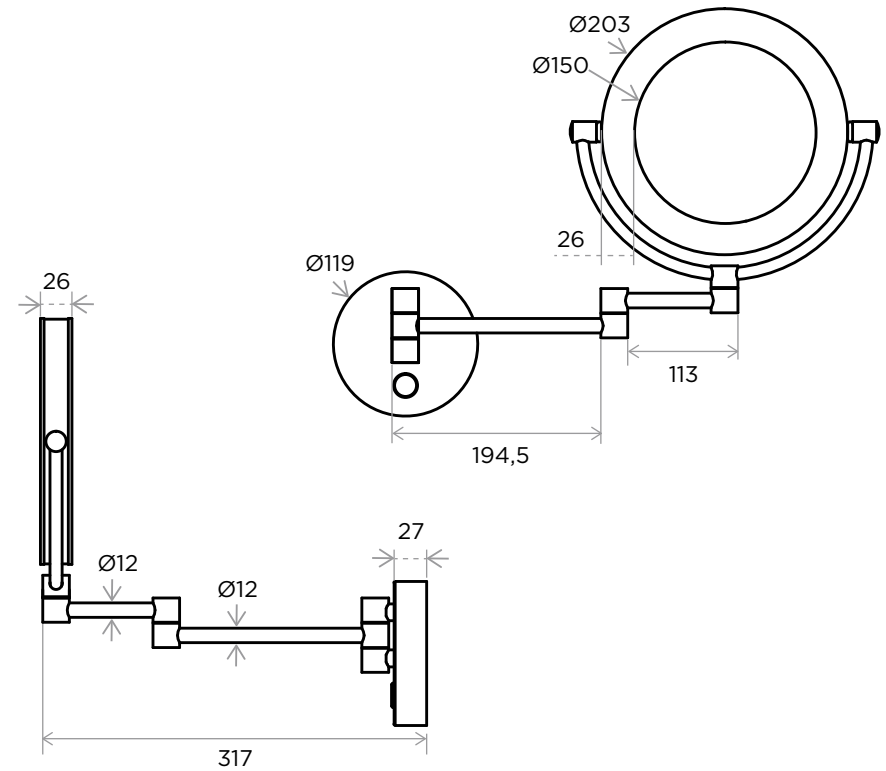

WeAre360°

> SIZES IN MM.

IW[®]
INTERNATIONAL
WATER & WELLNESS

COLLECTION

Accesories
Magnifying Mirror

PRODUCT

SMR Wall MAA
3x magnifying, Dual mirror, extendable arm,
chrome finish, white led light, ip44 waterproof.

CODE / COLOUR

- LS-WAL-MAAPOL ● POLISHED CHROME
- LS-WAL-MAABRU ● BRUSHED NICKLE
- LS-WAL-MAABLA ● STAINLESS STEEL
- LS-WAL-MAAGRA ● GRAPHITE
- LS-WAL-MAASS ● BLACK MATT CHROME
- LS-WAL-MAAROS ● ROSE GOLD
- LS-WAL-MAAGOL ● GOLD
- LS-WAL-MAABRA ● BRASS