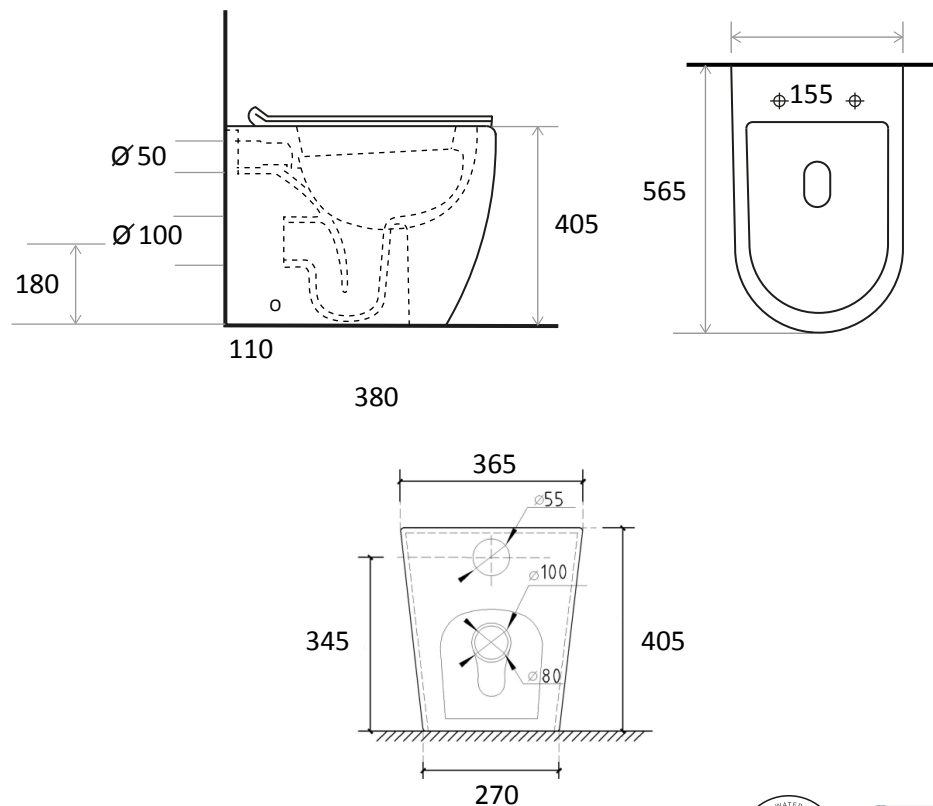

WeAre360°

Due to the simplicity of the back-to-wall concept. Installation is achieved by connecting the water inlet/outlet with the flushing mechanism and securing the WC with the included fixing kit.

> SIZES IN MM.

COLLECTION

Toilet
Back to wall

PRODUCT

Nepal
Back to wall, wash down WC.
With soft close seat.

CODE

NEP-WC-BAC