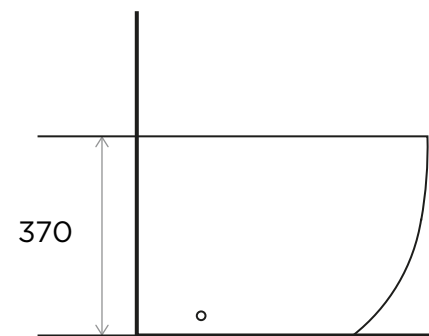

WeAre360°

Due to the simplicity of the back-to-wall concept. Installation is achieved by connecting the water inlet/outlet and securing the bidet with the included fixing kit.

> SIZES IN MM.

COLLECTION

**Toilet**  
Back to wall

PRODUCT

**Nepal Bidet**  
Back to wall bidet.

CODE

NEP-BID-BAC