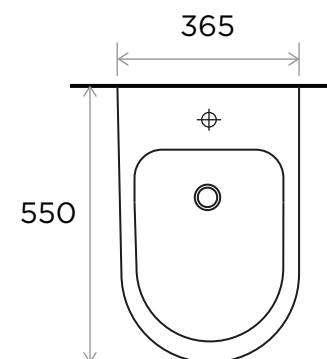

WeAre360°

Due to the simplicity of the back-to-wall concept. Installation is achieved by connecting the water inlet/outlet and securing the bidet with the included fixing kit.

> SIZES IN MM.

COLLECTION

**Toilet**  
Back to wall

PRODUCT

**Nepal Bidet**  
Back to wall bidet.

CODE

NEP-BID-BAC