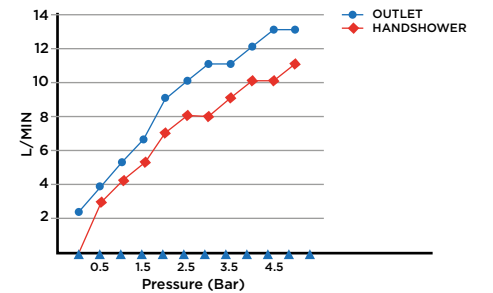

> SIZES IN MM.

CODE & COLOUR

ODS-L901316-NAT ● POLISHED CHROME
 ODS-L901316-BLA ● BLACK MATT

TECHNICAL INFORMATION

COLLECTION: S13 OUTDOOR SHOWER
 PRODUCT TYPE: OUTDOOR SHOWER SET
 MATERIAL: STAINLESS STEEL 316

SCOPE OF DELIVERY

SHOWER SET · HAND SHOWER & HOSE · FIXING KIT
 INSTALLATION GUIDE · CARE & MAINTENANCE GUIDE.

iwandw.com