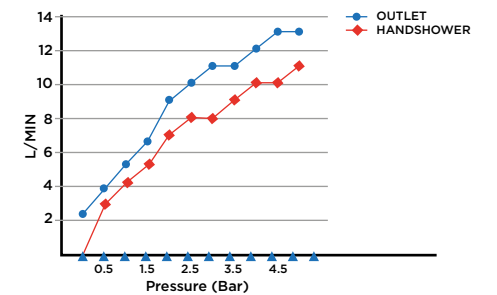

> SIZES IN MM.

CODE & COLOUR

ODS-L900316-NAT ● POLISHED CHROME
ODS-L900316-BLA ● BLACK MATT

TECHNICAL INFORMATION

COLLECTION: S3 OUTDOOR SHOWER
PRODUCT TYPE: OUTDOOR SHOWER SET
MATERIAL: STAINLESS STEEL 316

SCOPE OF DELIVERY

SHOWER SET · HAND SHOWER & HOSE · FIXING KIT
INSTALLATION GUIDE · CARE & MAINTENANCE GUIDE.

iwandw.com