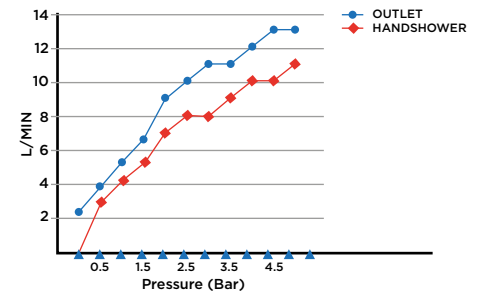

> SIZES IN MM.

**CODE & COLOUR**

ODS-L900816-NAT ● POLISHED CHROME  
 ODS-L900816-BLA ● BLACK MATT

**TECHNICAL INFORMATION**

COLLECTION: S8 OUTDOOR SHOWER  
 PRODUCT TYPE: OUTDOOR SHOWER SET  
 MATERIAL: STAINLESS STEEL 316

**SCOPE OF DELIVERY**

SHOWER SET · HAND SHOWER & HOSE · FIXING KIT  
 INSTALLATION GUIDE · CARE & MAINTENANCE GUIDE.

iwandw.com