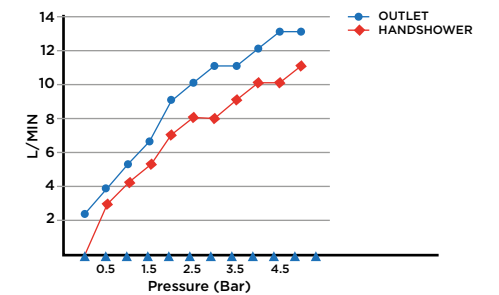

> SIZES IN MM.

CODE & COLOUR

ODS-L900916-NAT ● POLISHED CHROME  
 ODS-L900916-BLA ● BLACK MATT

TECHNICAL INFORMATION

COLLECTION: S9 OUTDOOR SHOWER  
 PRODUCT TYPE: OUTDOOR SHOWER SET  
 MATERIAL: STAINLESS STEEL 316

SCOPE OF DELIVERY

SHOWER SET · HAND SHOWER & HOSE · FIXING KIT  
 INSTALLATION GUIDE · CARE & MAINTENANCE GUIDE.

iwandw.com