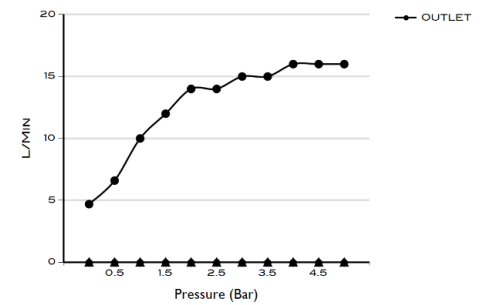

> SIZES IN MM.

CODE & COLOUR

- RE-204-POL ● POLISHED CHROME
- RE-204-BRU ● BRUSHED NICKLED
- RE-204-SS ● STAINLESS STEEL
- RE-204-GRA ● GRAPHITE
- RE-204-BLA ● BLACK MATT CHROME
- RE-204-ROS ● ROSE GOLD
- RE-204-GOL ● GOLD
- RE-204-BRA ● BRASS
- RE-204-ABR ● ANTIQUE BRASS

TECHNICAL INFORMATION

COLLECTION: WELLNESS / SHOWER HEADS
 PRODUCT TYPE: RE 2040
 1 FUNCTION SHOWER HEAD RECTANGULAR
 MATERIAL: BRASS
 CONNECTION SIZE: 1/2"
 WATER PRESSURE : 0.2-5 BAR
 RMP: 0.5 BAR LP