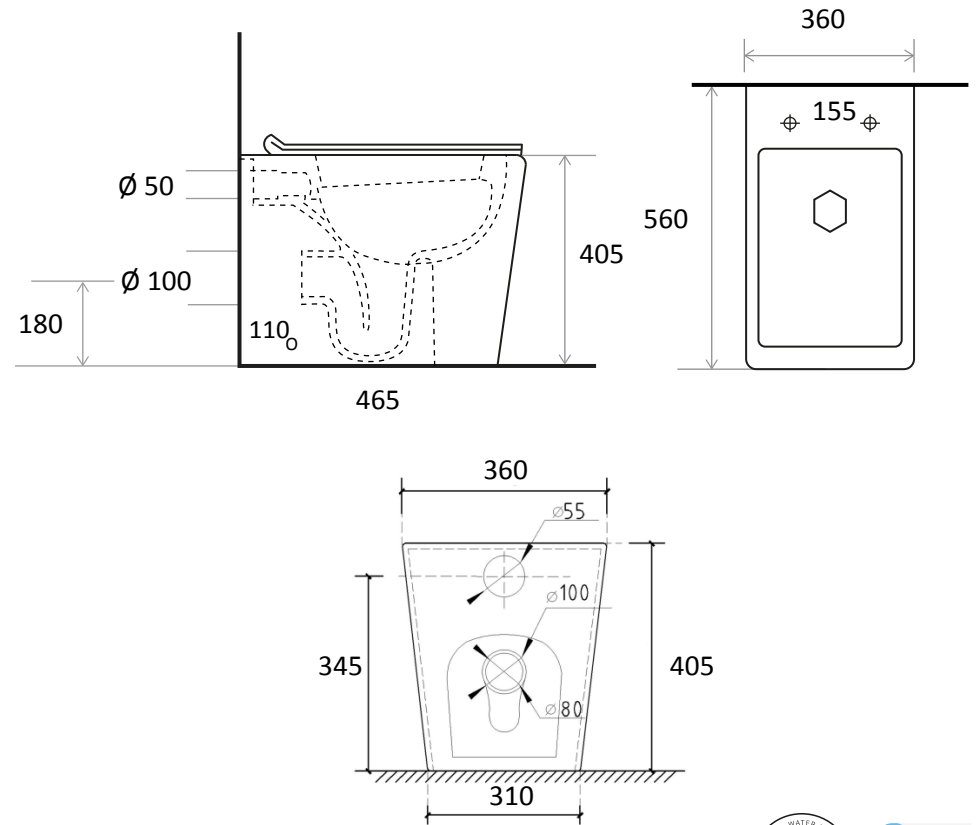

WeAre360°

Due to the simplicity of the back-to-wall concept. Installation is achieved by connecting the water inlet/outlet with the flushing mechanism and securing the WC with the included fixing kit.

> SIZES IN MM.

	COLLECTION	PRODUCT	CODE
 <p>INTERNATIONAL WATER & WELLNESS</p>	<p>Toilet Back to wall</p>	<p>Roma Back to wall, wash down WC. With soft close seat.</p>	<p>ROM-WC-BAC</p>