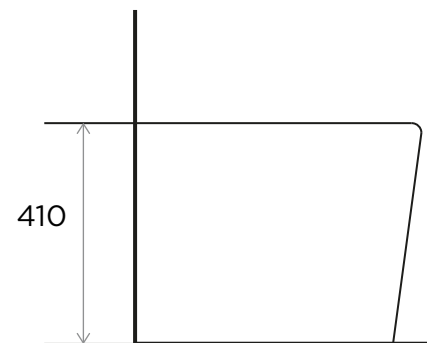

WeAre360°

Due to the simplicity of the back-to-wall concept. Installation is achieved by connecting the water inlet/outlet and securing the bidet with the included fixing kit.

> SIZES IN MM.

COLLECTION

Toilet
Back to wall

PRODUCT

Roma Bidet
Back to wall bidet.

CODE

ROM-BID-BAC