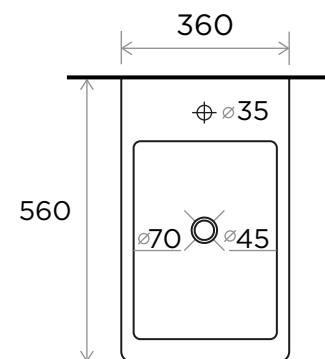

WeAre360°

Due to the simplicity of the back-to-wall concept. Installation is achieved by connecting the water inlet/outlet and securing the bidet with the included fixing kit.

> SIZES IN MM.

COLLECTION

Toilet
Back to wall

PRODUCT

Roma Bidet
Back to wall bidet.

CODE

ROM-BID-BAC