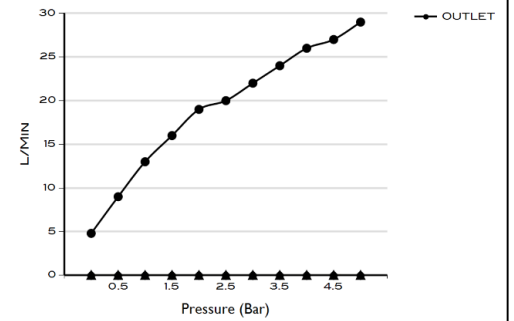

> SIZES IN MM.

CODE & COLOUR

- SHR-22-POL ● POLISHED CHROME
- SHR-22-BRU ● BRUSHED NICKLED
- SHR-22-SS ● STAINLESS STEEL
- SHR-22-GRA ● GRAPHITE
- SHR-22-BLA ● BLACK MATT CHROME
- SHR-22-ROS ● ROSE GOLD
- SHR-22-GOL ● GOLD
- SHR-22-BRA ● BRASS
- SHR-22-ABR ● ANTIQUE BRASS

SCOPE OF DELIVERY

SHOWER HEAD
CARE & MAINTENANCE MANUAL

TECHNICAL INFORMATION

COLLECTION: WELLNESS / SHOWER HEADS
 PRODUCT TYPE: SHR 22
 SINGLE FUNCTION SHOWER HEAD ROUND
 MATERIAL: BRASS
 CONNECTION SIZE: 1/2"
 WATER PRESSURE : 0.2-5 BAR
 RMP: 0.5 BAR LP