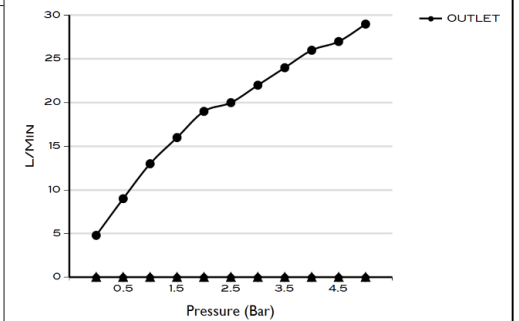

SCOPE OF DELIVERY

SHOWER HEAD
CARE & MAINTENANCE MANUAL

TECHNICAL INFORMATION

COLLECTION: WELLNESS / SHOWER HEADS
 PRODUCT TYPE: SHR 25
 SINGLE FUNCTION SHOWER HEAD ROUND
 MATERIAL: BRASS
 CONNECTION SIZE: 1/2"
 WATER PRESSURE : 0.2-5 BAR
 RMP: 0.5 BAR LP