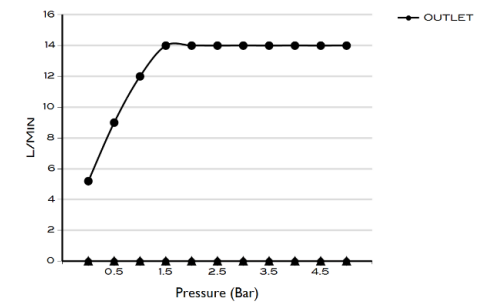

> SIZES IN MM.

CODE & COLOUR

- SHR-30-POL ● POLISHED CHROME
- SHR-30-BRU ● BRUSHED NICKLED
- SHR-30-SS ● STAINLESS STEEL
- SHR-30-GRA ● GRAPHITE
- SHR-30-BLA ● BLACK MATT CHROME
- SHR-30-ROS ● ROSE GOLD
- SHR-30-GOL ● GOLD
- SHR-30-BRA ● BRASS
- SHR-30-ABR ● ANTIQUE BRASS

SCOPE OF DELIVERY

SHOWER HEAD
CARE & MAINTENANCE MANUAL

TECHNICAL INFORMATION

COLLECTION: WELLNESS / SHOWER HEADS
 PRODUCT TYPE: SHR 30
 SINGLE FUNCTION SHOWER HEAD ROUND
 MATERIAL: BRASS
 CONNECTION SIZE: 1/2"
 WATER PRESSURE : 0.2-5 BAR
 RMP: 0.5 BAR LP