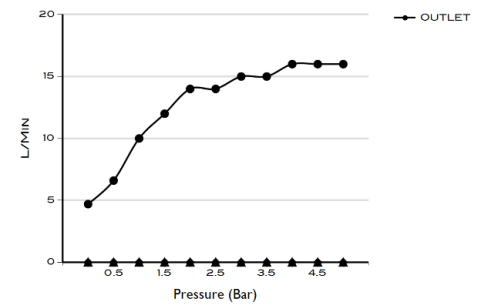

> SIZES IN MM.

CODE & COLOUR

- SHR-40-POL ● POLISHED CHROME
- SHR-40-BRU ● BRUSHED NICKLED
- SHR-40-SS ● STAINLESS STEEL
- SHR-40-GRA ● GRAPHITE
- SHR-40-BLA ● BLACK MATT CHROME
- SHR-40-ROS ● ROSE GOLD
- SHR-40-GOL ● GOLD
- SHR-40-BRA ● BRASS
- SHR-40-ABR ● ANTIQUE BRASS

SCOPE OF DELIVERY

SHOWER HEAD
CARE & MAINTENANCE MANUAL

TECHNICAL INFORMATION

COLLECTION: WELLNESS / SHOWER HEADS
 PRODUCT TYPE: SHR 40
 SINGLE FUNCTION SHOWER HEAD ROUND
 MATERIAL: BRASS
 CONNECTION SIZE: 1/2"
 WATER PRESSURE : 0.2-5 BAR
 RMP: 0.5 BAR LP