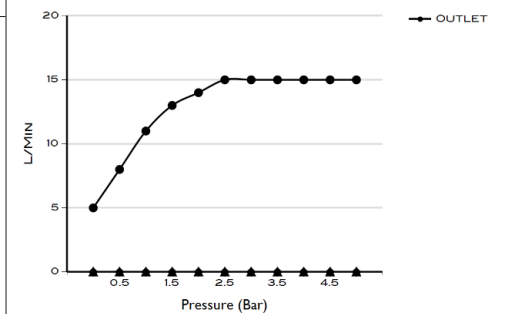

TECHNICAL INFORMATION

COLLECTION: WELLNESS / SHOWER HEADS
 PRODUCT TYPE: SHRE 2355W
 2 FUNCTION SHOWER HEAD RECTANGULAR
 MATERIAL: BRASS
 CONNECTION SIZE: 1/2"
 WATER PRESSURE : 0.2-5 BAR
 RMP: 0.5 BAR LP