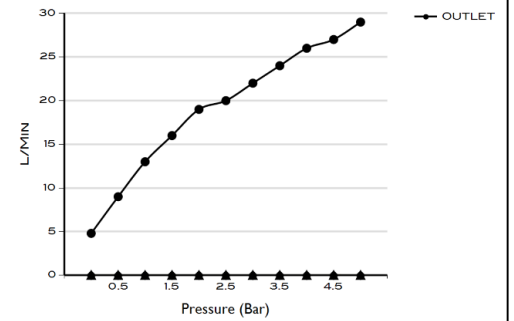

> SIZES IN MM.

CODE & COLOUR

SHS-20-POL	●	POLISHED CHROME
SHS-20-BRU	●	BRUSHED NICKLED
SHS-20-SS	●	STAINLESS STEEL
SHS-20-GRA	●	GRAPHITE
SHS-20-BLA	●	BLACK MATT CHROME
SHS-20-ROS	●	ROSE GOLD
SHS-20-GOL	●	GOLD
SHS-20-BRA	●	BRASS
SHS-20-ABR	●	ANTIQUE BRASS

SCOPE OF DELIVERY

SHOWER HEAD
CARE & MAINTENANCE MANUAL

TECHNICAL INFORMATION

COLLECTION: WELLNESS / SHOWER HEADS
 PRODUCT TYPE: SHS 20
 SINGLE FUNCTION SHOWER HEAD SQUARE
 MATERIAL: BRASS
 CONNECTION SIZE: 1/2"
 WATER PRESSURE : 0.2-5 BAR
 RMP: 0.5 BAR LP