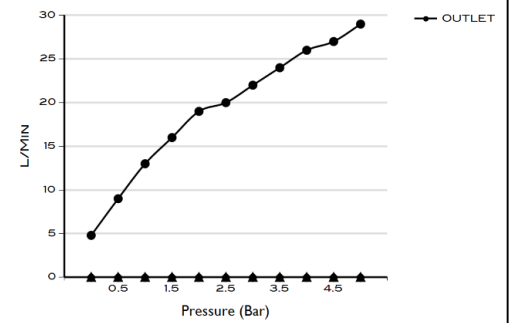

> SIZES IN MM.

CODE & COLOUR

- SHS-25-POL ● POLISHED CHROME
- SHS-25-BRU ● BRUSHED NICKLED
- SHS-25-SS ● STAINLESS STEEL
- SHS-25-GRA ● GRAPHITE
- SHS-25-BLA ● BLACK MATT CHROME
- SHS-25-ROS ● ROSE GOLD
- SHS-25-GOL ● GOLD
- SHS-25-BRA ● BRASS
- SHS-25-ABR ● ANTIQUE BRASS

SCOPE OF DELIVERY

SHOWER HEAD
CARE & MAINTENANCE MANUAL

TECHNICAL INFORMATION

COLLECTION: WELLNESS / SHOWER HEADS
 PRODUCT TYPE: SHS 25
 SINGLE FUNCTION SHOWER HEAD SQUARE
 MATERIAL: BRASS
 CONNECTION SIZE: 1/2"
 WATER PRESSURE : 0.2-5 BAR
 RMP: 0.5 BAR LP