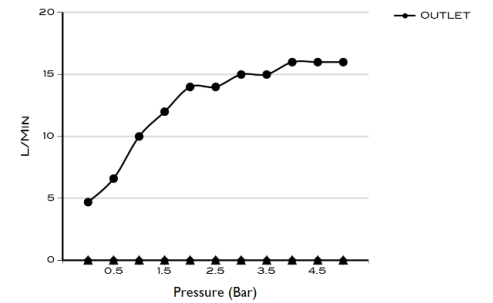

> SIZES IN MM.

CODE & COLOUR

SHS-40-POL	●	POLISHED CHROME
SHS-40-BRU	●	BRUSHED NICKLED
SHS-40-SS	●	STAINLESS STEEL
SHS-40-GRA	●	GRAPHITE
SHS-40-BLA	●	BLACK MATT CHROME
SHS-40-ROS	●	ROSE GOLD
SHS-40-GOL	●	GOLD
SHS-40-BRA	●	BRASS
SHS-40-ABR	●	ANTIQUÉ BRASS

SCOPE OF DELIVERY

SHOWER HEAD
CARE & MAINTENANCE MANUAL

TECHNICAL INFORMATION

COLLECTION: WELLNESS / SHOWER HEADS
 PRODUCT TYPE: SHS 40
 SINGLE FUNCTION SHOWER HEAD SQUARE
 MATERIAL: BRASS
 CONNECTION SIZE: 1/2"
 WATER PRESSURE : 0.2-5 BAR
 RMP: 0.5 BAR LP