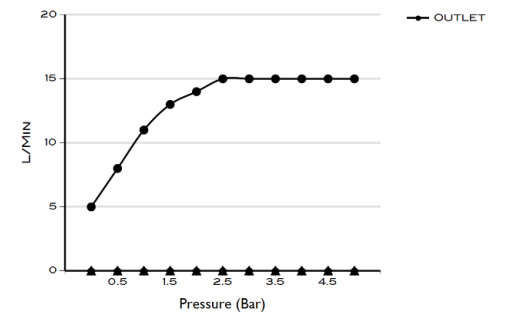

> SIZES IN MM.

CODE & COLOUR

- SHS-50-POL ● POLISHED CHROME
- SHS-50-BRU ● BRUSHED NICKLED
- SHS-50-SS ● STAINLESS STEEL
- SHS-50-GRA ● GRAPHITE
- SHS-50-BLA ● BLACK MATT CHROME
- SHS-50-ROS ● ROSE GOLD
- SHS-50-GOL ● GOLD
- SHS-50-BRA ● BRASS
- SHS-50-ABR ● ANTIQUE BRASS

TECHNICAL INFORMATION

COLLECTION: WELLNESS / SHOWER HEADS
 PRODUCT TYPE: SHS 50
 SINGLE FUNCTION SHOWER HEAD SQUARE
 MATERIAL: BRASS
 CONNECTION SIZE: 1/2"
 WATER PRESSURE : 0.2-5 BAR
 RMP: 0.5 BAR LP

SCOPE OF DELIVERY