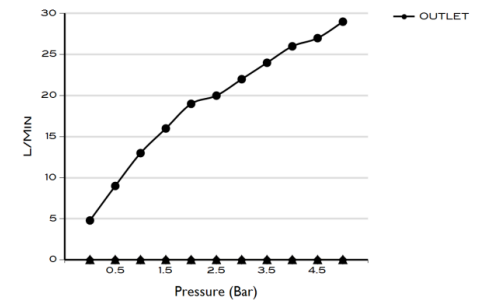

> SIZES IN MM.

CODE & COLOUR

- SHSW-25-POL ● POLISHED CHROME
- SHSW-25-BRU ● BRUSHED NICKLED
- SHSW-25-SS ● STAINLESS STEEL
- SHSW-25-GRA ● GRAPHITE
- SHSW-25-BLA ● BLACK MATT CHROME
- SHSW-25-ROS ● ROSE GOLD
- SHSW-25-GOL ● GOLD
- SHSW-25-BRA ● BRASS
- SHSW-25-ABR ● ANTIQUE BRASS

SCOPE OF DELIVERY

SHOWER HEAD
CARE & MAINTENANCE MANUAL

TECHNICAL INFORMATION

COLLECTION: WELLNESS / SHOWER HEADS
 PRODUCT TYPE: SHSW 25
 2 FUNCTION SHOWER HEAD SQUARE
 MATERIAL: BRASS
 CONNECTION SIZE: 1/2"
 WATER PRESSURE : 0.2-5 BAR
 RMP: 0.5 BAR LP