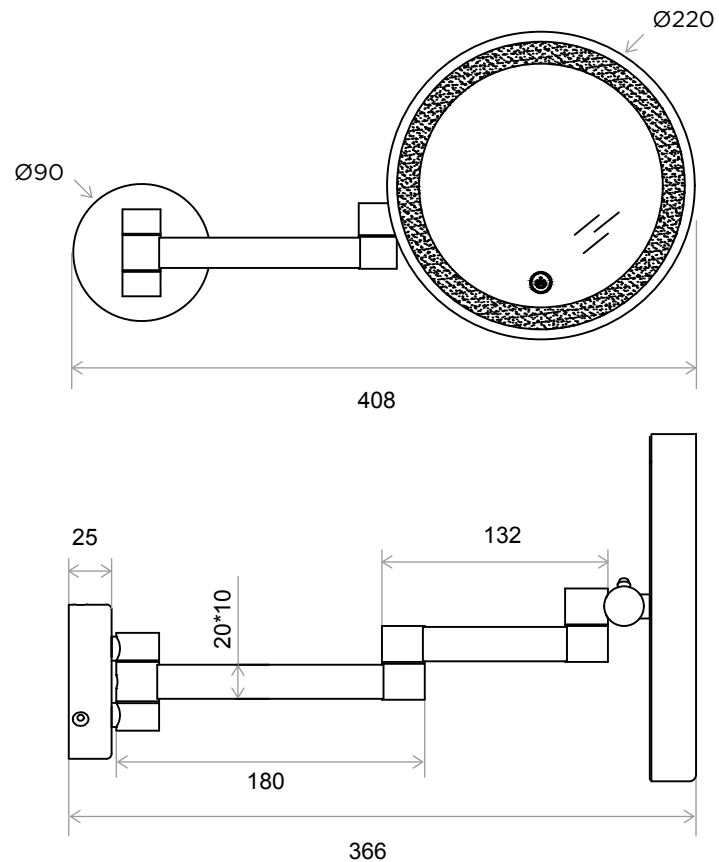

WeAre360°

> MEDIDAS EN MM.

IW[®]
INTERNATIONAL
WATER & WELLNESS

COLECCIÓN

Accesorio
Espejo - aumento

PRODUCTO

SMF Wall L91
Lupa 3x, brazo extensible, acabado cromado,
luz led blanca, resistente al agua ip44.

CÓDIGO / COLOR

- SMF-WAL-L91POL ● POLISHED CHROME
- SMF-WAL-L91BRU ● BRUSHED NICKLE
- SMF-WAL-L91BLA ● STAINLESS STEEL
- SMF-WAL-L91GRA ● GRAPHITE
- SMF-WAL-L91SS ● BLACK MATT CHROME
- SMF-WAL-L91ROS ● ROSE GOLD
- SMF-WAL-L91GOL ● GOLD
- SMF-WAL-L91BRA ● BRASS