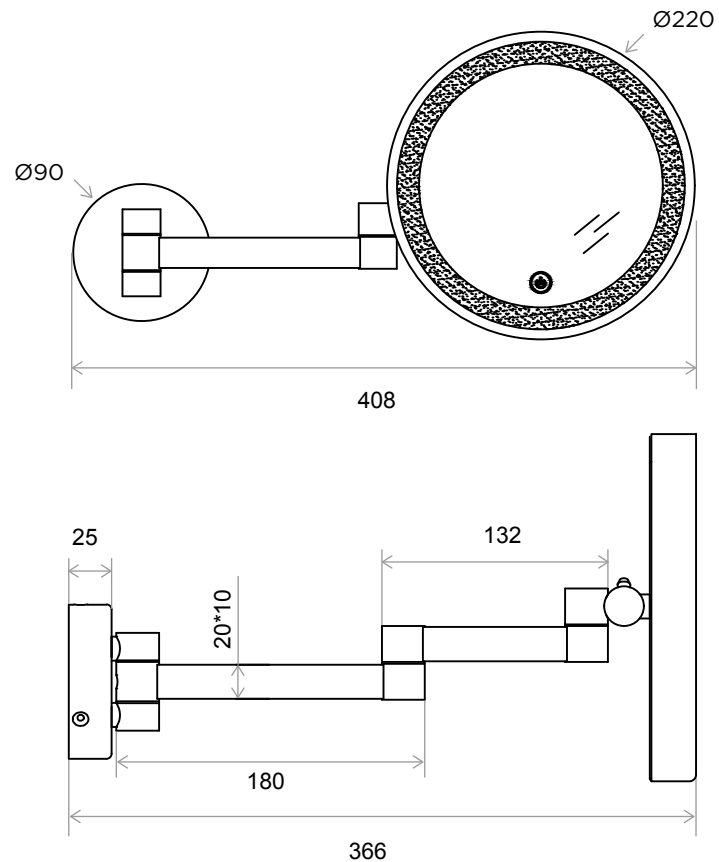

WeAre360°

> SIZES IN MM.

IW[®]
INTERNATIONAL
WATER & WELLNESS

COLLECTION

Accessories
Shaving Mirror

PRODUCT

SMF Wall L91
3x magnifying, extendable arm, chrome finish,
white led light, ip44 waterproof.

CODE / COLOUR

- SMF-WAL-L91POL ● POLISHED CHROME
- SMF-WAL-L91BRU ● BRUSHED NICKLE
- SMF-WAL-L91BLA ● STAINLESS STEEL
- SMF-WAL-L91GRA ● GRAPHITE
- SMF-WAL-L91SS ● BLACK MATT CHROME
- SMF-WAL-L91ROS ● ROSE GOLD
- SMF-WAL-L91GOL ● GOLD
- SMF-WAL-L91BRA ● BRASS