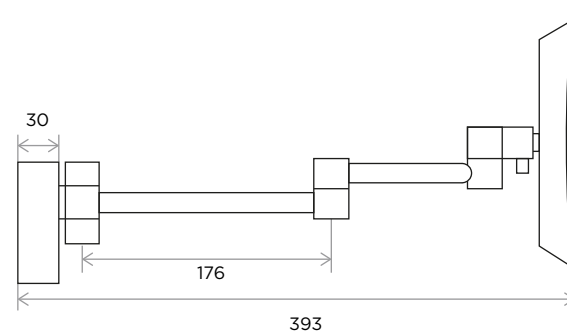

WeAre360°

> SIZES IN MM.

COLLECTION

PRODUCT

CODE / COLOUR

**Accesories**  
Magnifying Mirror

**SMS Wall L22**

3x magnifying, extendable arm, chrome finish,  
white led light, ip44 waterproof.

- SMS-WAL-L22POL ● POLISHED CHROME
- SMS-WAL-L22BRU ● BRUSHED NICKLE
- SMS-WAL-L22BLA ● STAINLESS STEEL
- SMS-WAL-L22GRA ● GRAPHITE
- SMS-WAL-L22SS ● BLACK MATT CHROME
- SMS-WAL-L22ROS ● ROSE GOLD
- SMS-WAL-L22GOL ● GOLD
- SMS-WAL-L22BRA ● BRASS