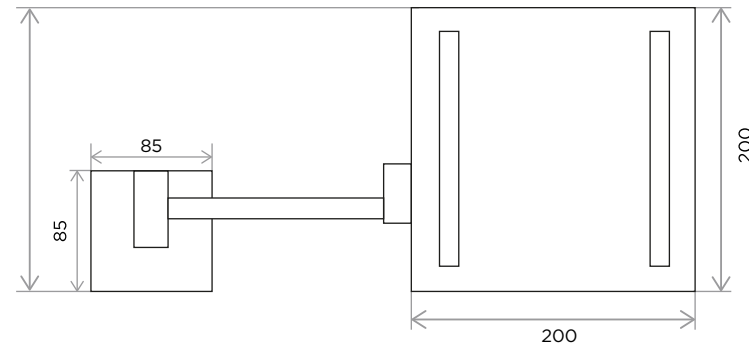

WeAre360°

> SIZES IN MM.

COLLECTION

PRODUCT

CODE / COLOUR

**Accesories**  
Magnifying Mirror

**SMS Wall L22**

3x magnifying, extendable arm, chrome finish,  
white led light, ip44 waterproof.