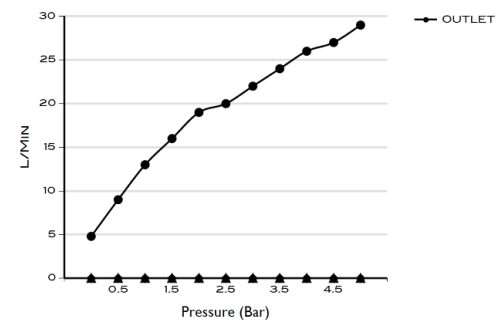

> SIZES IN MM.

CODE & COLOUR

- SHSS-R20-POL ● POLISHED CHROME
- SHSS-R20-BRU ● BRUSHED NICKLED
- SHSS-R20-SS ● STAINLESS STEEL
- SHSS-R20-GRA ● GRAPHITE
- SHSS-R20-BLA ● BLACK MATT CHROME
- SHSS-R20-ROS ● ROSE GOLD
- SHSS-R20-GOL ● GOLD
- SHSS-R20-BRA ● BRASS
- SHSS-R20-ABR ● ANTIQUE BRASS

SCOPE OF DELIVERY

SHOWER HEAD
CARE & MAINTENANCE MANUAL

TECHNICAL INFORMATION

COLLECTION: WELLNESS / SHOWER HEADS
 PRODUCT TYPE: SS R20
 SINGLE FUNCTION SHOWER HEAD ROUND
 MATERIAL: STAINLESS STEEL
 CONNECTION SIZE: 1/2"
 WATER PRESSURE : 0.2-5 BAR
 RMP: 0.5 BAR LP