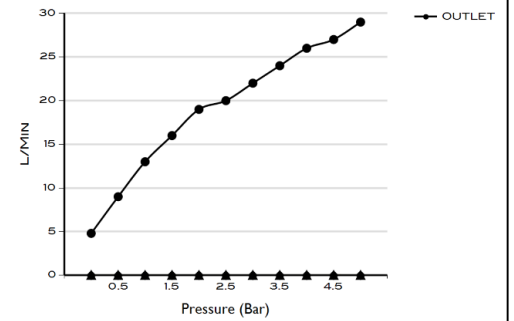

SCOPE OF DELIVERY

SHOWER HEAD
CARE & MAINTENANCE MANUAL