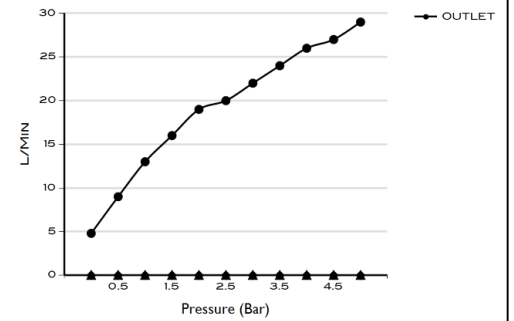

> SIZES IN MM.

CODE & COLOUR

- SHSS-R30-POL ● POLISHED CHROME
- SHSS-R30-BRU ● BRUSHED NICKLED
- SHSS-R30-SS ● STAINLESS STEEL
- SHSS-R30-GRA ● GRAPHITE
- SHSS-R30-BLA ● BLACK MATT CHROME
- SHSS-R30-ROS ● ROSE GOLD
- SHSS-R30-GOL ● GOLD
- SHSS-R30-BRA ● BRASS
- SHSS-R30-ABR ● ANTIQUE BRASS

SCOPE OF DELIVERY

SHOWER HEAD
CARE & MAINTENANCE MANUAL

TECHNICAL INFORMATION

COLLECTION: WELLNESS / SHOWER HEADS
 PRODUCT TYPE: SS R30
 SINGLE FUNCTION SHOWER HEAD ROUND
 MATERIAL: STAINLESS STEEL
 CONNECTION SIZE: 1/2"
 WATER PRESSURE : 0.2-5 BAR
 RMP: 0.5 BAR LP