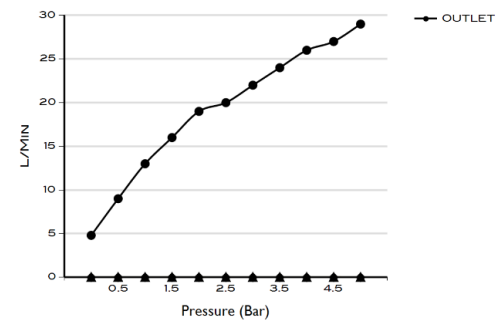

SCOPE OF DELIVERY

SHOWER HEAD
CARE & MAINTENANCE MANUAL

TECHNICAL INFORMATION

COLLECTION: WELLNESS / SHOWER HEADS
 PRODUCT TYPE: SS R40
 SINGLE FUNCTION SHOWER HEAD ROUND
 MATERIAL: STAINLESS STEEL
 CONNECTION SIZE: 1/2"
 WATER PRESSURE : 0.2-5 BAR
 RMP: 0.5 BAR LP