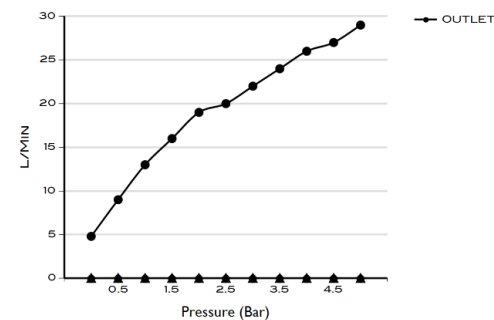

SCOPE OF DELIVERY

SHOWER HEAD
CARE & MAINTENANCE MANUAL