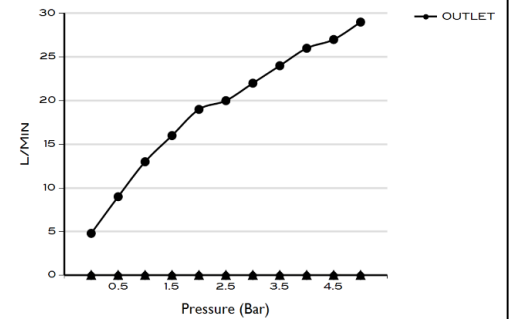

> SIZES IN MM.

CODE & COLOUR

- SHSS-S20-POL ● POLISHED CHROME
- SHSS-S20-BRU ● BRUSHED NICKLED
- SHSS-S20-SS ● STAINLESS STEEL
- SHSS-S20-GRA ● GRAPHITE
- SHSS-S20-BLA ● BLACK MATT CHROME
- SHSS-S20-ROS ● ROSE GOLD
- SHSS-S20-GOL ● GOLD
- SHSS-S20-BRA ● BRASS
- SHSS-S20-ABR ● ANTIQUE BRASS

SCOPE OF DELIVERY

SHOWER HEAD
CARE & MAINTENANCE MANUAL

TECHNICAL INFORMATION

COLLECTION: WELLNESS / SHOWER HEADS
 PRODUCT TYPE: SS S20
 SINGLE FUNCTION SHOWER HEAD SQUARE
 MATERIAL: STAINLESS STEEL
 CONNECTION SIZE: 1/2"
 WATER PRESSURE : 0.2-5 BAR
 RMP: 0.5 BAR LP