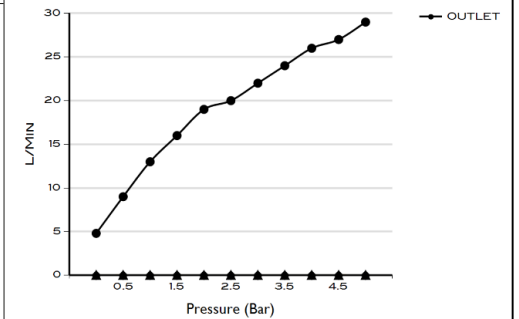

SCOPE OF DELIVERY

SHOWER HEAD
CARE & MAINTENANCE MANUAL