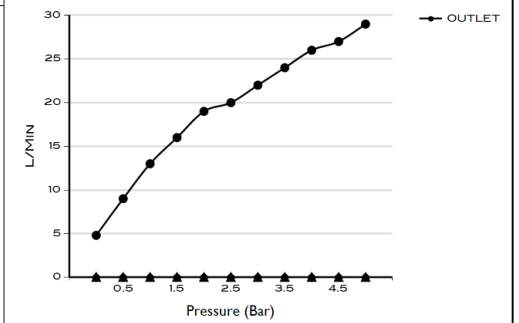

SCOPE OF DELIVERY

SHOWER HEAD
CARE & MAINTENANCE MANUAL