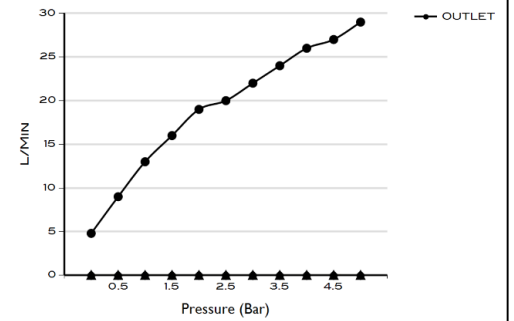

SCOPE OF DELIVERY

SHOWER HEAD  
CARE & MAINTENANCE MANUAL

TECHNICAL INFORMATION

COLLECTION: WELLNESS / SHOWER HEADS  
 PRODUCT TYPE: SS S40  
 SINGLE FUNCTION SHOWER HEAD SQUARE  
 MATERIAL: STAINLESS STEEL  
 CONNECTION SIZE: 1/2"  
 WATER PRESSURE : 0.2-5 BAR  
 RMP: 0.5 BAR LP