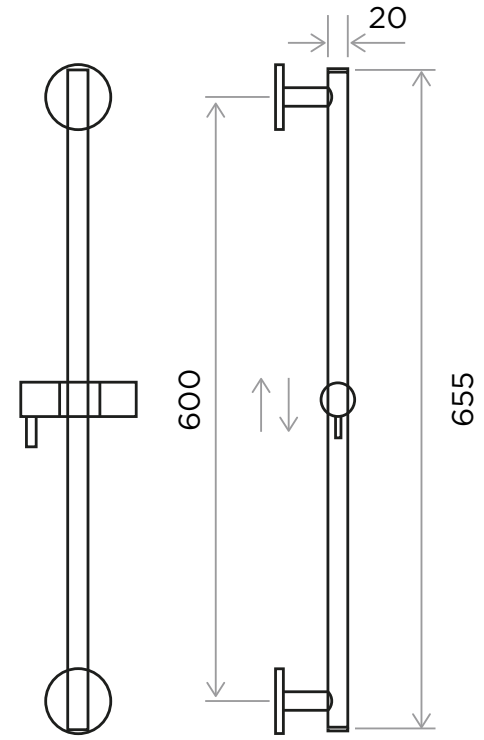

WeAre360°

> SIZES IN MM.

COLLECTION

Plumbing Sliding Bar

PRODUCT

S.B. Round
Round sliding bar. Brass Construction.

CODE / COLOUR

- SBA-ROU-POL ● POLISHED CHROME
- SBA-ROU-BRU ● BRUSHED NICKLE
- SBA-ROU-BLA ● STAINLESS STEEL
- SBA-ROU-GRA ● GRAPHITE
- SBA-ROU-SS ● BLACK MATT CHROME
- SBA-ROU-ROS ● ROSE GOLD
- SBA-ROU-GOL ● GOLD
- SBA-ROU-BRA ● BRASS
- SBA-ROU-ABR ● ANTIQUE BRASS