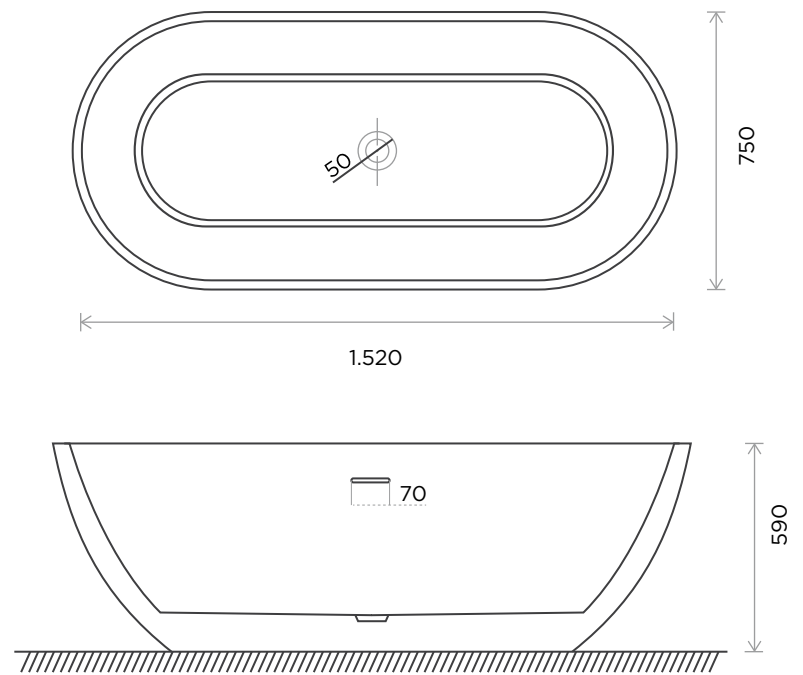

WeAre360°

> SIZES IN MM.

	COLLECTION	PRODUCT	CODE & COLOUR
 <p>INTERNATIONAL WATER & WELLNESS</p>	<p>Bathtub Acrylic</p>	<p>Soft</p> <p>This modern free standing bathtub with over flow is available in 1520x750x590mm (60"x29,5"x23")</p>	<p>SOF-TAC ● POLISHED FINISH</p>