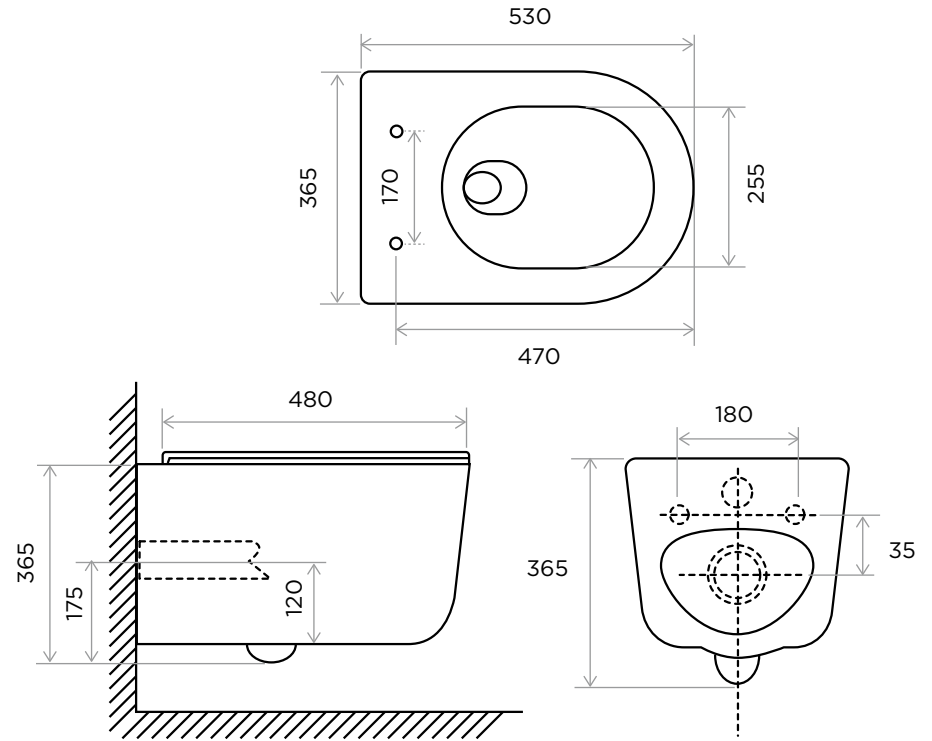

WeAre360°

> SIZES IN MM.

COLLECTION

**Toilet
Wall Hung**

PRODUCT

Tokyo
Wall mounted, rimless, wash down WC.
With soft close seat.

CODE

- TOK-WC-WAL ● WHITE
- TOK-WC-WAL-WMAT ● WHITE MATT
- TOK-WC-WAL-BMAT ● BLACK MATT