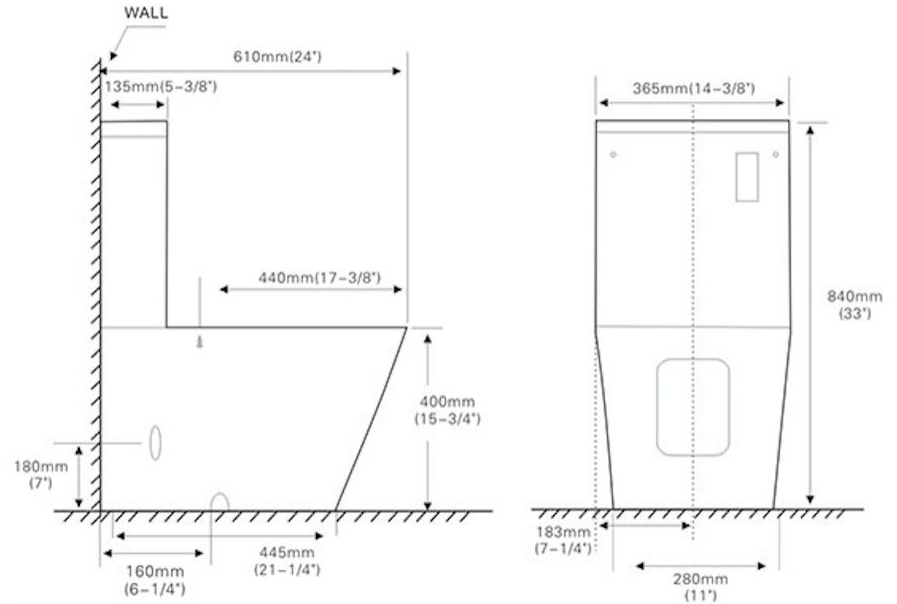

WeAre360°

> SIZES IN MM.

COLLECTION

**Toilet**  
Two piece

PRODUCT

**Twin**  
Two piece, wash down WC.  
With soft close seat.  
Dual flush 0.8 / 1.20 gpf. (3 / 5 lpf.)  
\*Geberit dual flush system 0.8 / 3 gpf (1.6 / 6 lpf).  
\*Flush rate can be adjusted as per clients requirement.