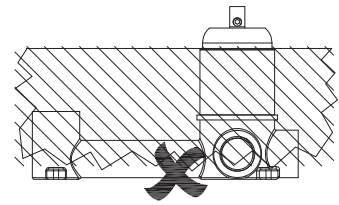

# Wall Mount Universal Interior Valve for Arc & Cuadro.

1

2

**STANDARD VERSION**

3

4

**FIXTURES FOR WALLS**

**FIXTURES FOR PLASTERBOARDS**