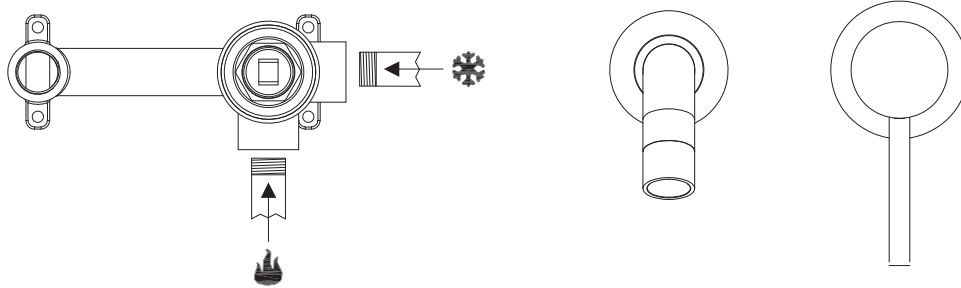

# Wall Mount Universal Interior Valve for Arc & Cuadro.

1

2

**STANDARD VERSION**

3

4

**FIXTURES FOR WALLS**

**FIXTURES FOR PLASTERBOARDS**

5

**FLUSHING PIPES**

**IW**™

INTERNATIONAL  
WATER & WELLNESS

## EXTERNAL PARTS

1

2

3

4