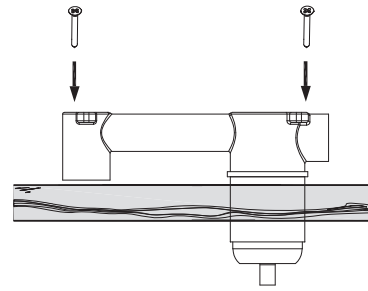

# Wall Mount Universal Interior Valve for Arc & Cuadro.

1

2

**STANDARD VERSION**

3

4

**FIXTURES FOR WALLS**

**FIXTURES FOR PLASTERBOARDS**

## EXTERNAL PARTS

1

2

3

4