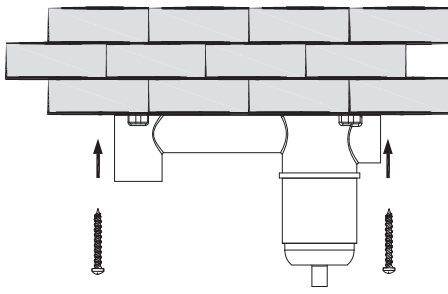

# Wall Mount Universal Interior Valve for Arc & Cuadro.

1

2

**STANDARD VERSION**

3

4

**FIXTURES FOR WALLS**

**FIXTURES FOR PLASTERBOARDS**

## EXTERNAL PARTS

1

2

3

4