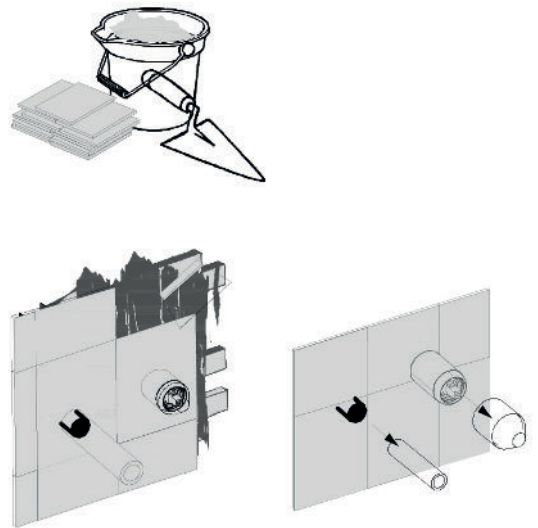

# Wall Mount Universal Interior Valve for Arc & Cuadro.

1

2

**STANDARD VERSION**

3

4

**FIXTURES FOR WALLS**

**FIXTURES FOR PLASTERBOARDS**

5

**FLUSHING PIPES**

**IW**™

INTERNATIONAL  
WATER & WELLNESS

## EXTERNAL PARTS

1

2

3

4