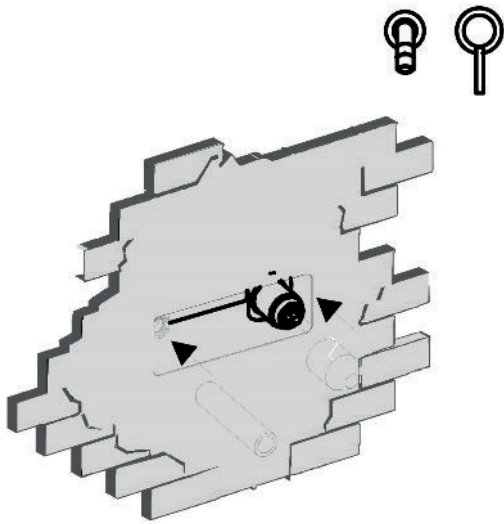

# Wall Mount Universal Interior Valve for Arc & Cuadro.

1

2

**STANDARD VERSION**

3

4

**FIXTURES FOR WALLS**

**FIXTURES FOR PLASTERBOARDS**

5

**FLUSHING PIPES**

**IW**™

INTERNATIONAL  
WATER & WELLNESS

## EXTERNAL PARTS

1

2

3

4