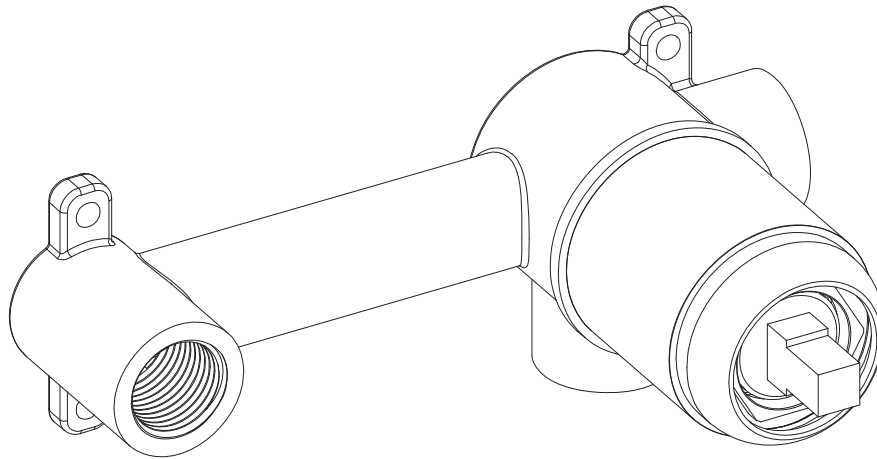

# Wall Mount Universal Interior Valve for Arc & Cuadro.

1

2

**STANDARD VERSION**

3

4

**FIXTURES FOR WALLS**

**FIXTURES FOR PLASTERBOARDS**

5

**FLUSHING PIPES**

**IW**™

INTERNATIONAL  
WATER & WELLNESS