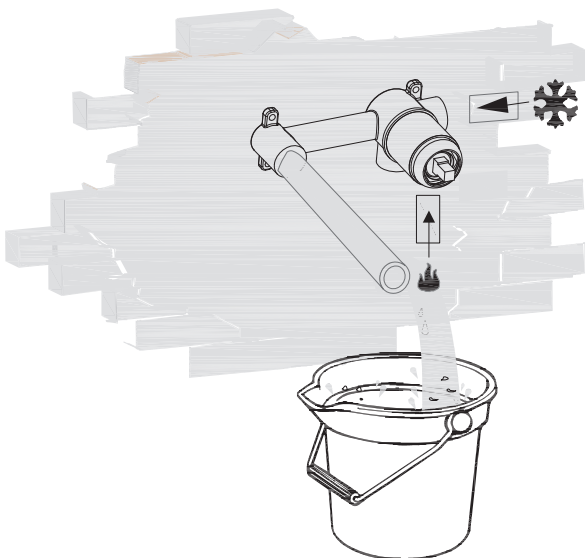

# Wall Mount Universal Interior Valve for Arc & Cuadro.

1

2

**STANDARD VERSION**

3

4

**FIXTURES FOR WALLS**

**FIXTURES FOR PLASTERBOARDS**

5

**FLUSHING PIPES**

**IW**™

INTERNATIONAL  
WATER & WELLNESS

## EXTERNAL PARTS

1

2

3

4