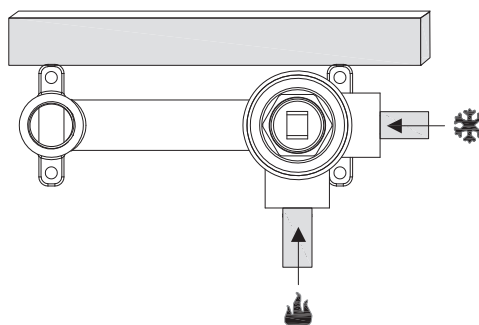

# Wall Mount Universal Interior Valve for Arc & Cuadro.

1

2

**STANDARD VERSION**

3

4

**FIXTURES FOR WALLS**

**FIXTURES FOR PLASTERBOARDS**

5

**FLUSHING PIPES**

**IW**™

INTERNATIONAL  
WATER & WELLNESS

## EXTERNAL PARTS

1

2

3

4