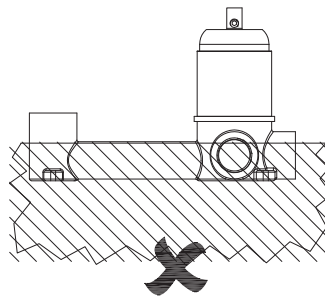

# Wall Mount Universal Interior Valve for Arc & Cuadro.

1

2

**STANDARD VERSION**

3

4

**FIXTURES FOR WALLS**

**FIXTURES FOR PLASTERBOARDS**