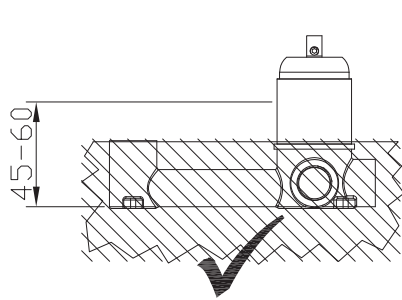

# Wall Mount Universal Interior Valve for Arc & Cuadro.

1

2

**STANDARD VERSION**

3

4

**FIXTURES FOR WALLS**

**FIXTURES FOR PLASTERBOARDS**