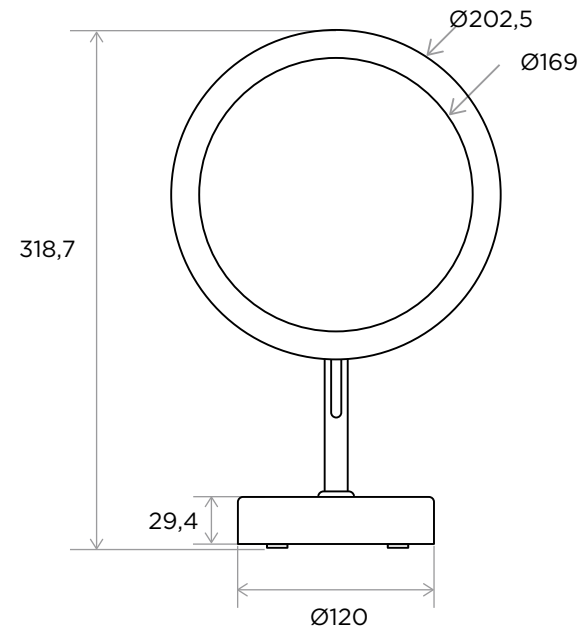

WeAre360°

> SIZES IN MM.

COLLECTION

PRODUCT

CODE / COLOUR

Accesories
Magnifying Mirror

WN101 LED
3x magnifying, chrome finish,
white led light, ip44 waterproof.

- WN101-LED-POL ● POLISHED CHROME
- WN101-LED-BRU ● BRUSHED NICKLE
- WN101-LED-BLA ● STAINLESS STEEL
- WN101-LED-GRA ● GRAPHITE
- WN101-LED-SS ● BLACK MATT CHROME
- WN101-LED-ROS ● ROSE GOLD
- WN101-LED-GOL ● GOLD
- WN101-LED-BRA ● BRASS