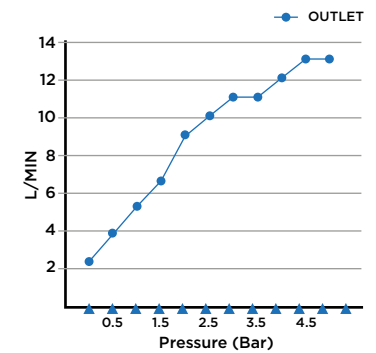

iwandw.com