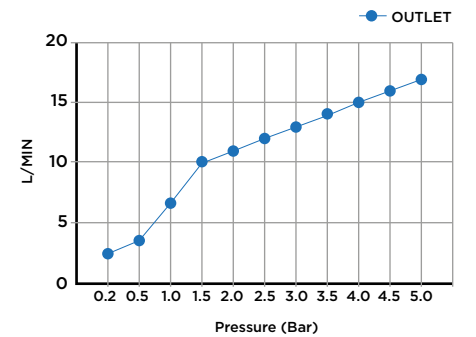

> SIZES IN MM.

CODE & COLOUR

- A20SP-KIT-POL ● POLISHED CHROME
- A20SP-KIT-BRU ● BRUSHED NICKLED
- A20SP-KIT-SS ● STAINLESS STEEL
- A20SP-KIT-GRA ● GRAPHITE
- A20SP-KIT-BLA ● BLACK MATT CHROME
- A20SP-KIT-ROS ● ROSE GOLD
- A20SP-KIT-GOL ● GOLD
- A20SP-KIT-BRA ● BRASS
- A20SP-KIT-ABR ● ANTIQUE BRASS

TECHNICAL INFORMATION

PRODUCT: ARC 2.0S KITCHEN MIXER  
 PRODUCT TYPE: PULLOUT DUAL SPRAY  
 MATERIAL: BRASS  
 CONNECTION SIZE: 1/2"  
 WATER PRESSURED: 0.2-5 BAR  
 RMP: 0.5 BAR LP  
 -  
 PULLOUT DUAL SPRAY MIXER, DECK MOUNTED,  
 SINGLE LEVER, WITH WATER FLOW AERATOR.

SCOPE OF DELIVERY

KITCHEN MIXER, 2X1/2" FLEXIBLE PIPES,  
 BASE PLATE, FIXING KIT,  
 INSTALLATION MANUAL,  
 CARE & MAINTENANCE GUIDE

iwandw.com