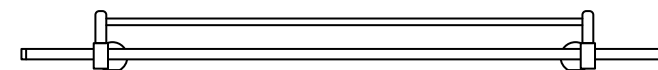

WeAre360°

45

129