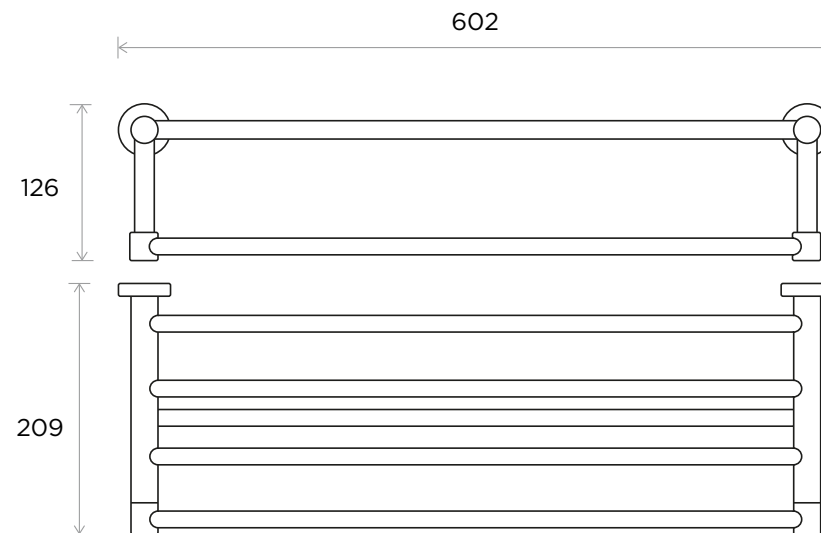

WeAre360°

> MEDIDAS EN MM.

COLECCIÓN

Accesorios
Arco

PRODUCTO

Portatoallas
con toallero

CÓDIGO / COLOR

- ARC-T/S-POL ● POLISHED CHROME
- ARC-T/S-BRU ● BRUSHED NICKLE
- ARC-T/S-SS ● STAINLESS STEEL
- ARC-T/S-GRA ● GRAPHITE
- ARC-T/S-BLA ● BLACK MATT CHROME
- ARC-T/S-ROS ● ROSE GOLD
- ARC-T/S-GOL ● GOLD
- ARC-T/S-BRA ● BRASS
- ARC-T/S-ABR ● ANTIQUE BRASS