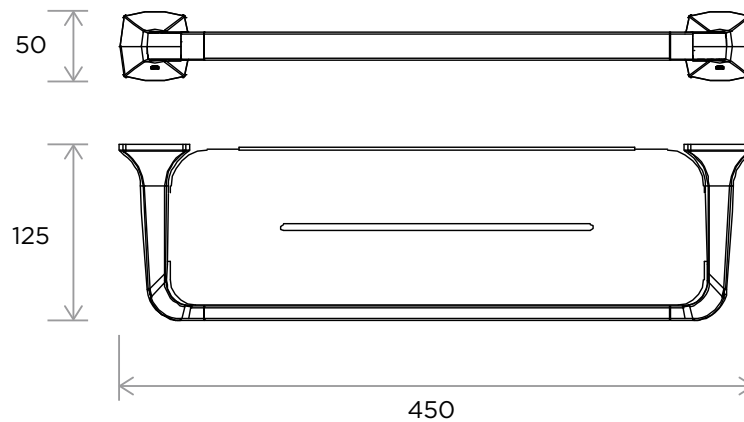

WeAre360°

> MEDIDAS EN MM.

COLECCIÓN

Accesorios Club

PRODUCTO

Repisa

CÓDIGO / COLOR

- CLU-SHE-POL ● POLISHED CHROME
- CLU-SHE-BRU ● BRUSHED NICKLE
- CLU-SHE-BLA ● STAINLESS STEEL
- CLU-SHE-GRA ● GRAPHITE
- CLU-SHE-SS ● BLACK MATT CHROME
- CLU-SHE-ROS ● ROSE GOLD
- CLU-SHE-GOL ● GOLD
- CLU-SHE-BRA ● BRASS
- CLU-SHE-ABR ● ANTIQUE BRASS