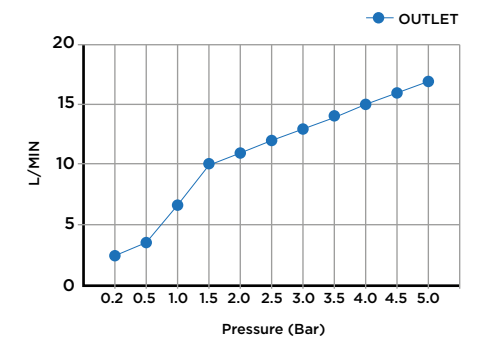

TECHNICAL INFORMATION

PRODUCT: KONO KITCHEN MIXER  
 PRODUCT TYPE: PULLOUT DUAL SPRAY  
 MATERIAL: BRASS  
 CONNECTION SIZE: 1/2"  
 WATER PRESSURED: 0.2-5 BAR  
 RMP: 0.5 BAR LP

PULLOUT DUAL SPRAY MIXER, DECK MOUNTED,  
 SINGLE LEVER, WITH WATER FLOW AERATOR.

SCOPE OF DELIVERY

KITCHEN MIXER, 2X1/2" FLEXIBLE PIPES,  
 BASE PLATE, FIXING KIT,  
 INSTALLATION MANUAL,  
 CARE & MAINTENANCE GUIDE